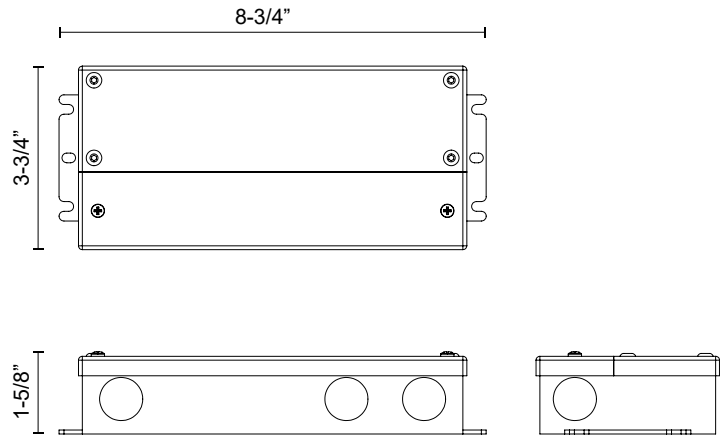

AKOYA PD321518

FIXTURE DIMENSIONS	L207-1/2" x W3-1/4" x H3-1/4"
LIGHT SOURCE	LED with Remote Driver
WATTAGE	94W
TOTAL LUMENS	6285lm
DELIVERED LUMENS	3140lm*
VOLTAGE	48V DC Input
COLOR TEMPERATURE	3000K
CRI (RA)	90CRI
DIMMABLE	Yes, TRIAC/ELV (Not Included) or 0-10V Dimmer (Optional, Not Included)
DIFFUSER DETAILS	Frosted PC
MATERIAL	Acrylic; Aluminum; Iron;
LOCATION	Dry
CANOPY DIMENSIONS	D2-7/8" x H1-3/8"
REMOTE DRIVER	Powered by DR48-119-UNV-RT Remote Driver (Sold Separately)
PAINT FINISH	CH01

[D - Diameter, L - Length, W - Width, H - Height, E - Extension]

AVAILABLE FINISHES:

PD321518CH
Chrome

*For complete warranty terms, please visit: www.aloralighting.com/warranty

REMOTE DRIVER DR48-119-UNV-RT

DRIVER

PROJECT

SPECIFICATION DETAILS

* For custom options, consult factory for details.

Fixture Dimensions	L8-3/4" x W3-3/4" x H1-5/8"
Wattage	120W
Voltage	120-277V
Output	48V DC, 2.5A
Power Factor	≥0.95
THD	<10%
Dimming	100% - 10% TRIAC or ELV Dimmer (Not Included) or 100% - 10% 0-10V Dimmer (Optional, Not Included)
Certification	cULus, FCC, RoHS
Location	Damp
Weight	3 LBS
Warranty	5 Years
Mounting Orientation	Max 30ft from fixture with 18AWG (See Illustration Sheet for more details)