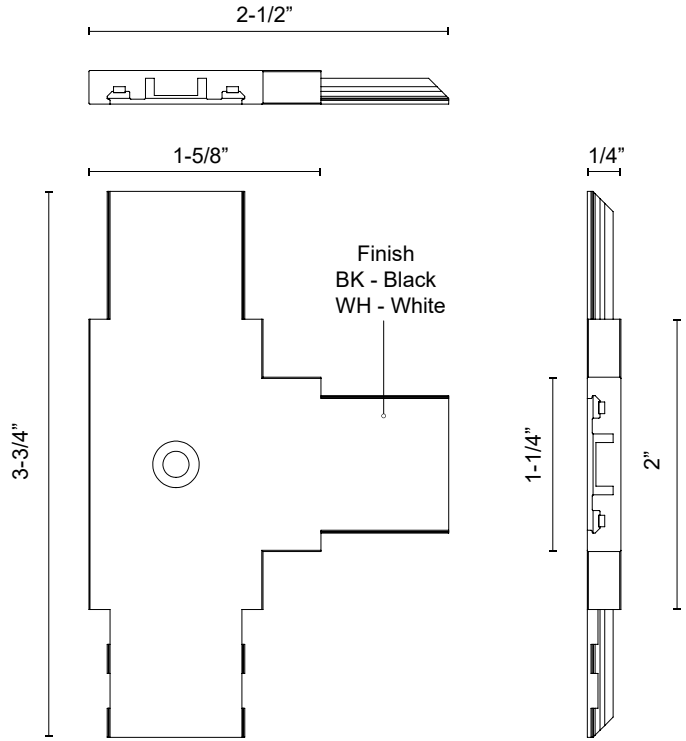

TRC989123-BK
 Black

TRC989123-WH
 White

SPECIFICATION DETAILS

Fixture Dimensions	INSTALL DIMENSION - L2" x W1-5/8" x H1/4"; TOTAL DIMENSION - L3-3/4" x W2-1/2" x H1/4"
Voltage	48V DC
Location	Dry
Mounting	Ceiling and Wall Mount All Orientation
Material	Polymeric Material + Copper
Paint Finish	BK02; WH02

* For custom options, consult factory for details.
 * For warranty information, please visit www.kuzcolighting.com/warranty

DESCRIPTION

Transform your space effortlessly with Trilo's seamless connectors. Our slim connectors make wall-to-wall, ceiling-to-ceiling, or ceiling-to-wall configurations easy to create. Attach your track rail with ease for a versatile, dynamic lighting system that suits the needs of your space.