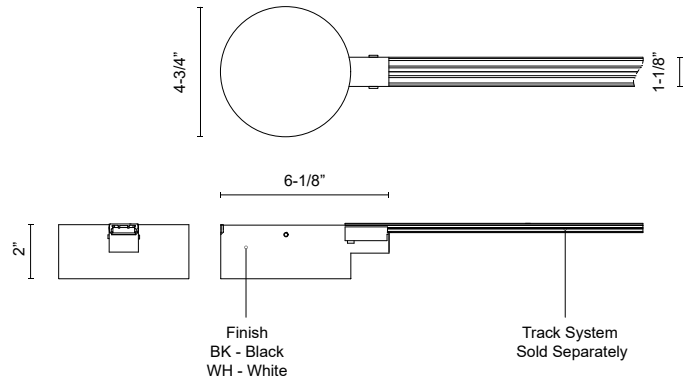

TRILO
TR989963-UNV-010
POWER SUPPLY

PROJECT

DESCRIPTION

The Power Box Driver Cover can be placed at the end of the Trilo track system. This canopy covers a standard junction box and will house the driver for your system.

SPECIFICATION DETAILS

Fixture Dimensions	L6-1/8" x W4-3/4" x H2"
Max Track Length	40m
Wattage	72W
Voltage	120-277V
Dimming	100% - 10%, 0-10V Dimmer (Not Included)
Location	Dry
Material	Steel + Polymeric Material
Paint Finish	BK02; WH02

* For custom options, consult factory for details.
* For warranty information, please visit www.kuzcolighting.com/warranty

KUZCO

CANADA: 19054 28TH AVENUE - SURREY, BC V3Z 6M3
USA: 3035 E. LONE MOUNTAIN ROAD - LAS VEGAS, NV 89081

WWW.KUZCOLIGHTING.COM

© 2024 KUZCO LIGHTING. ALL RIGHTS RESERVED.

COMMENT