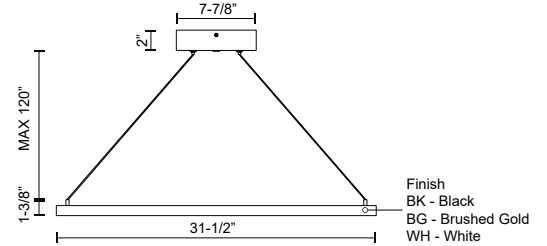

Finish
BK - Black
BG - Brushed Gold
WH - White