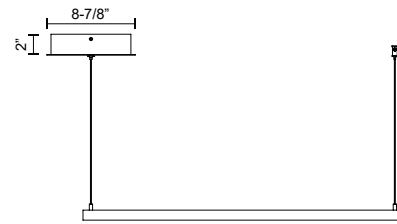

Side Canopy Option

KUZCO

CANADA: 19054 28TH AVENUE - SURREY, BC V3Z 6M3

USA: 3035 E. LONE MOUNTAIN ROAD - LAS VEGAS, NV 89081

WWW.KUZCOLIGHTING.COM

© 2021 KUZCO LIGHTING. ALL RIGHTS RESERVED.

COMMENT