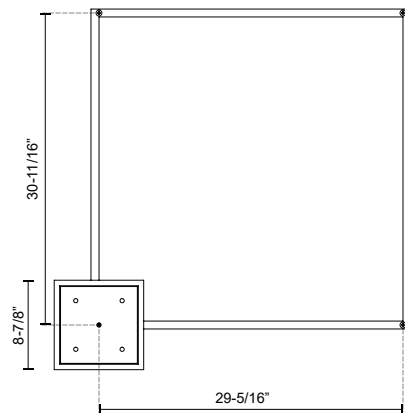

Side Canopy Option

KUZCO

CANADA: 19054 28TH AVENUE - SURREY, BC V3Z 6M3

USA: 3035 E. LONE MOUNTAIN ROAD - LAS VEGAS, NV 89081

WWW.KUZCOLIGHTING.COM

© 2021 KUZCO LIGHTING. ALL RIGHTS RESERVED.

COMMENT