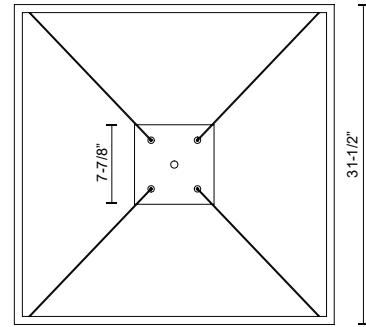

PIAZZA PD88132-UNV-010

PENDANTS

PROJECT

DESCRIPTION

Extruded aluminum with rectangular profile. Flush silicone diffuser. Matte powder-coated finish. Down light. Duo canopy mounting style

SPECIFICATION DETAILS

Fixture Dimensions	L31-1/2" x W31-1/2" x H1-3/8"
Light Source	LED with DC Driver
Wattage	62W
Total Lumens	4700lm
Delivered Lumens	BG-2185lm; BK-1686lm; WH-2519lm;
Voltage	120-277V
Color Temperature	3000K
CRI (Ra)	90CRI
Optional Color Temps	2700K - 5000K Available, Minimum Order Quantities Apply
LED Rated Life	50,000 hours
Dimming	100% - 10%, TRIAC or ELV Dimmer (Not Included) or 0-10V Dimmer (Not Included)
Diffuser Details	Frosted Silicone Diffuser
Adjustable	Yes
Wire Length	120" Max
Wire Type	BG - Black Wire; BK - Black Wire; WH - Clear Wire;
Minimum Hang Height	22"
Sloped Ceiling Adaptable	Yes
Location	Dry
Illumination Direction	Downlight
Canopy Dimensions	L8-7/8" x W8-7/8" x H2"
Paint Finish	BG01(Canopy); BG02(Fixture Body); BK02; WH02;
CEC Title 24 JA8	Yes, JA8-2022
Material	Aluminum + Polymeric Material

* For custom options, consult factory for details.

* For warranty information, please visit www.kuzcolighting.com/warranty

Finish
BK - Black
BG - Brushed Gold
WH - White

Side Canopy Option

KUZCO

CANADA: 19054 28TH AVENUE - SURREY, BC V3Z 6M3

USA: 3035 E. LONE MOUNTAIN ROAD - LAS VEGAS, NV 89081

WWW.KUZCOLIGHTING.COM

© 2021 KUZCO LIGHTING. ALL RIGHTS RESERVED.

COMMENT