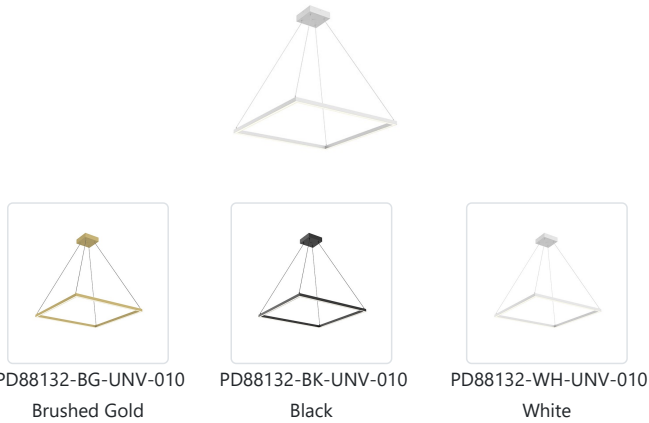

PIAZZA PD88132-UNV-010

PENDANTS

PROJECT

DESCRIPTION

Extruded aluminum with rectangular profile. Flush silicone diffuser. Matte powder-coated finish. Down light. Duo canopy mounting style

SPECIFICATION DETAILS

Fixture Dimensions	L31-1/2" x W31-1/2" x H1-3/8"
Light Source	LED with DC Driver
Wattage	62W
Total Lumens	4700lm
Delivered Lumens	BG-2185lm; BK-1686lm; WH-2519lm;
Voltage	120-277V
Color Temperature	3000K
CRI (Ra)	90CRI
Optional Color Temps	2700K - 5000K Available, Minimum Order Quantities Apply
LED Rated Life	50,000 hours
Dimming	100% - 10%, TRIAC or ELV Dimmer (Not Included) or 0-10V Dimmer (Not Included)
Diffuser Details	Frosted Silicone Diffuser
Adjustable	Yes
Wire Length	120" Max
Wire Type	BG - Black Wire; BK - Black Wire; WH - Clear Wire;
Minimum Hang Height	22"
Sloped Ceiling Adaptable	Yes
Location	Dry
Illumination Direction	Downlight
Canopy Dimensions	L8-7/8" x W8-7/8" x H2"
Paint Finish	BG01(Canopy); BG02(Fixture Body); BK02; WH02;
CEC Title 24 JA8	Yes, JA8-2022
Material	Aluminum + Polymeric Material

* For custom options, consult factory for details.

* For warranty information, please visit www.kuzcolighting.com/warranty

Finish
BK - Black
BG - Brushed Gold
WH - White

Side Canopy Option

KUZCO

CANADA: 19054 28TH AVENUE - SURREY, BC V3Z 6M3