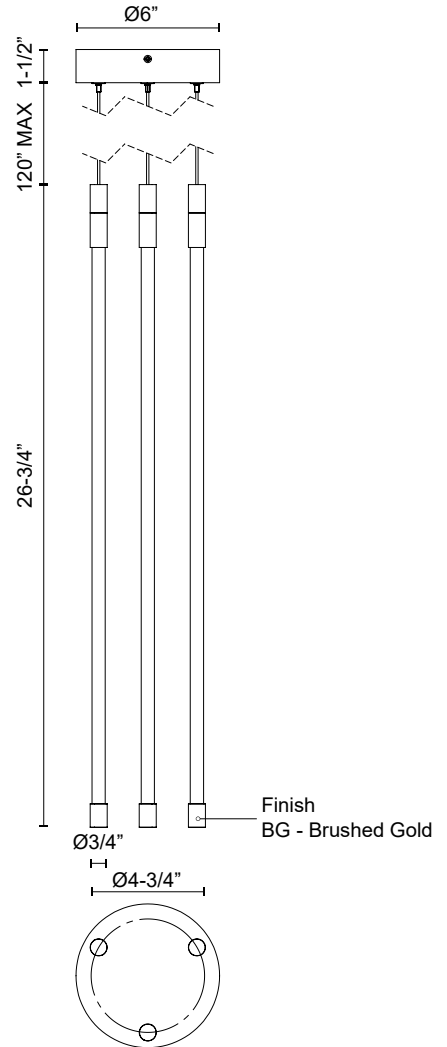

MOTIF MP75227-UNV

PENDANTS

PROJECT

SPECIFICATION DETAILS

Fixture Dimensions	D5-1/2" x H26-3/4"
Light Source	LED with DC Driver
Wattage	26W
Total Lumens	2940lm
Delivered Lumens	2700lm*
Voltage	120-277V
Color Temperature	2700K
CRI (Ra)	90CRI
Optional Color Temps	2700K - 5000K Available, Minimum Order Quantities Apply
LED Rated Life	50,000 hours
Dimming	100% - 10%, TRIAC or ELV Dimmer (Not Included)
Glass Details	Clear Glass
Adjustable	Yes
Wire Length	120" Max
Wire Type	BG-Black Coaxial Wire
Minimum Hang Height	30"
Sloped Ceiling Adaptable	No
Location	Dry
CEC Title 24 JA8	Yes, JA8-2022
Canopy Dimensions	D6" x H1-1/2"
Paint Finish	BG01

* For custom options, consult factory for details.

* For warranty information, please visit www.kuzcolighting.com/warranty

DESCRIPTION

The Motif Collection is inspired by the multitude of configurations in which it can create. Each fixture is comprised of thin lines of light in a refractive cylinder, creating both clean lines and modern elegance. This collection features the latest in modern LED filament technology, creating a warm glow of light throughout each fixture that is both vintage and modern at once.

KUZCO

CANADA: 19054 28TH AVENUE - SURREY, BC V3Z 6M3

USA: 3035 E. LONE MOUNTAIN ROAD - LAS VEGAS, NV 89081

WWW.KUZCOLIGHTING.COM

© 2024 KUZCO LIGHTING. ALL RIGHTS RESERVED.

COMMENT