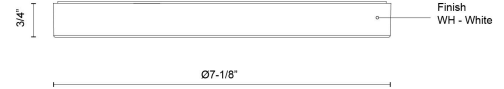

Mio 7-in Flush Mount

Model	Color Temperature	Wattage	Voltage	Total Lumens	Delivered Lumens	Dimmer Support (Optional, Not Included)
FM47707-5CCT FM47707-WH-5CCT	5CCT,2700K,3000K,3500K,4000K,5000K	15W	120V	1275lm	1016lm	TRIAC/ELV

SPECIFICATION DETAILS

Fixture Dimensions	D7-1/8" x H3/4"
Location	Wet
Diffuser Details	Frosted Acrylic Diffuser
Dimming Range	100% - 10%
Illumination Direction	Down
Light Source/Life	LED (50,000 hours) 90CRI
Material	Steel, Polymeric Material
Compliance	CEC Title 24: Yes CSA Certified: Yes