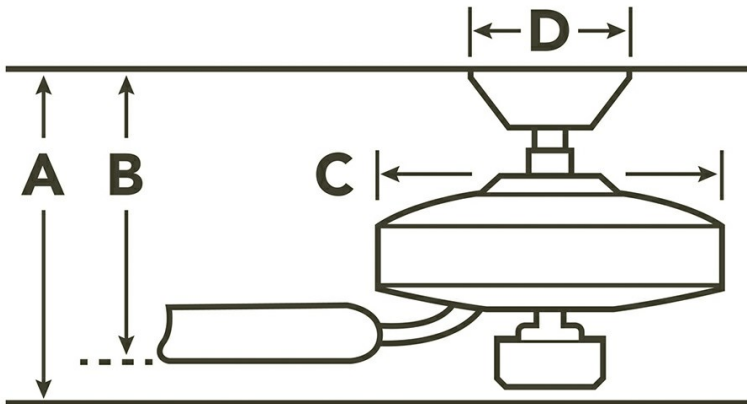

Primary Control System

Remote Included	No
Wall Control Included	Yes
Low Ceiling Adaptable	No
Lead Wire Length	78.00"
Motor Size	188MM X 20MM
Motor Type	AC INDUCTION

**Dimensions**

Downrod	A	B	C	D
1.00 OD X 4.50	13.75	11.00	5.50	5.75