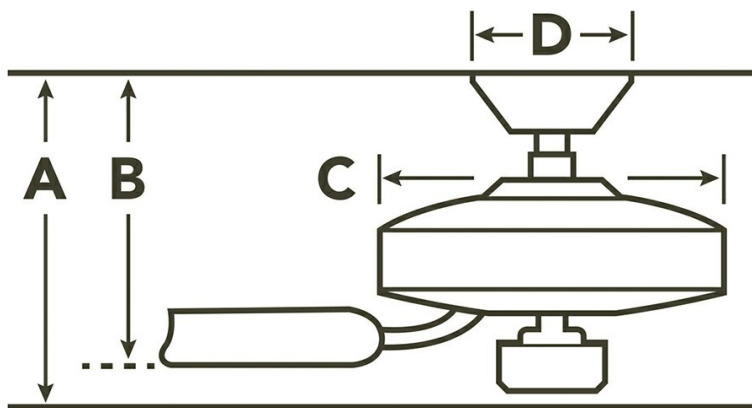

Specifications

Number of Blades	3
Blades Included	Yes
Blade Pitch	13 Degrees
Blade Sweep	52"
Blades Reversible	No
Blade Material	ABS
Optional Blades Available	No
Downrod 1	1.00 OD X 4.50
Primary Control System	3 Speed Wall Control Full Function
Remote Included	No
Wall Control Included	Yes
Low Ceiling Adaptable	No
Lead Wire Length	78.00"
Motor Size	153MM X 17MM
Motor Type	AC

Dimensions

Downrod	A	B	C	D
1.00 OD X 6.00	14.50	9.00	7.00	6.00

Downlight

Downlight Included	Yes
Light Source	LED
Downlight Bulb Included	Integrated
# of Bulbs/LED Modules	1
Watts	57/20
Initial Lumens	1600
Glass Description	Cased Etched Opal
Optional Light Kit Available	No
Kelvin Temperature	3000K
Color Rendering Index	80