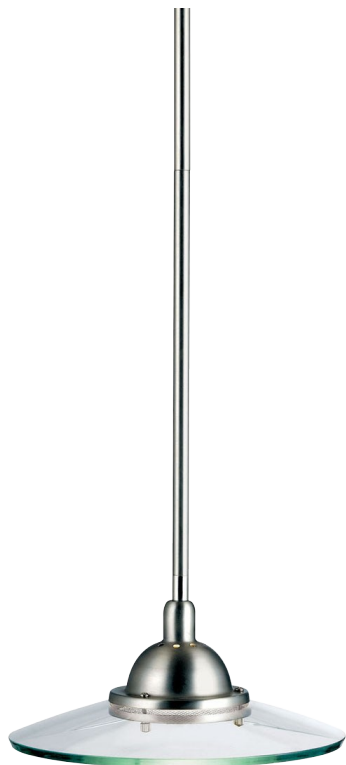

Galaxie Collection  
Galaxie 1 Light Mini Pendant - NI  
2641NI (Brushed Nickel)

Project Name: \_\_\_\_\_  
Location: \_\_\_\_\_  
Type: \_\_\_\_\_  
Qty: \_\_\_\_\_  
Comments: \_\_\_\_\_

### Dimensions

Height	5.00"
Overall Height	43.00"
Width	10.00"

### Dimensions

Base Backplate	5.00 DIA
Chain/Stem Length	36.00"

### Specifications

Material	Steel
Diffuser Description	Clear