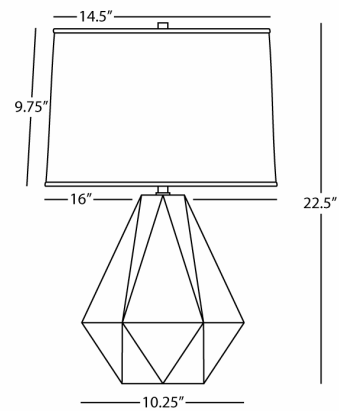

DELTA

943

Table Lamp

1-150W Max.

Bulb Type: A

Switch: 3-Way

Egg Blue Glazed Ceramic

Polished Nickel Accents

Oyster Linen Shade

See Delta/ Mason Table for Color Options

** Available for Quick SHIP **