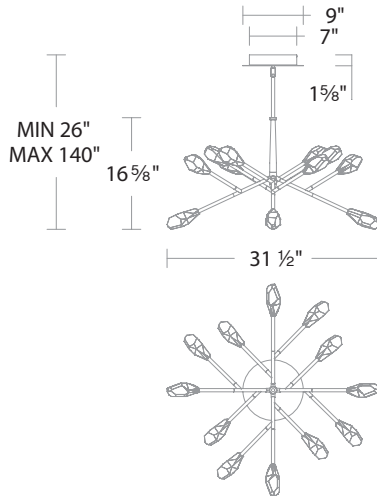

FEATURES

- Unique Optic Haze crystal diffuser
- Each hand selected piece features unique variations
- Built-in color temperature adjustability switch from 3000K/3500K/4000K at time of installation
- Three 12" and one 6" down rods included (additional sold separately)
- Hang straight swivel
- Thin canopy conceals a proprietary universal 120V-220V-277V driver
- Spin-on round canopy with minimal hardware
- Can be mounted on a sloped ceiling

SPECIFICATIONS

CRI	90
Dimming	ELV, 0-10V, TRIAC
Standards	ETL/cETL, Damp, Title 24

REPLACEMENT PARTS

- RPL-GLA-32232 - Optic Haze Crystal
- RPL-ROD-IN06-AB-01 - 6" Rod (AB)
- RPL-ROD-IN12-AB-01 - 12" Rod (AB)
- RPL-ROD-IN06-BK-01 - 6" Rod (BK)
- RPL-ROD-IN12-BK-01 - 12" Rod (BK)

LINE DRAWING

Model	Size	LED Color Temp	Finish	Voltage	Wattage	Suspension Length	Weight	LED Lumens	Delivered Lumens
BPD32232	32"	3000K/3500K/4000K	AB Aged Brass BK Black	120-277V	30W	MIN: 22" MAX: 130"	27 lb	1800	1200