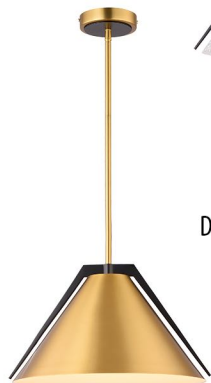

AC11910BR
15"D. x 9"BH.
1 x 60 W.M.
$218